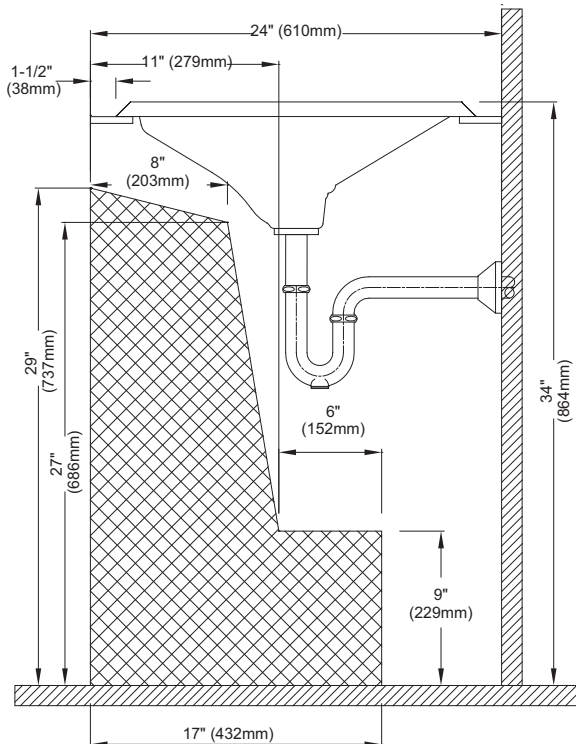

SanaGloss

PRODUCT SPECIFICATION

The self-rimming lavatory shall be made of vitreous china. Lavatory shall be 21" in diameter. Lavatory shall be ADA compliant. Product shall be without overflow and lavatory shall include mounting assembly. Lavatory shall have SanaGloss ceramic glaze. Lavatory shall be TOTO Model LT382G_____.

LT382G

En™ Self-Rimming Lavatory

SPECIFICATIONS

- Waste 1-1/4" O.D.
- Size 21" Diameter
- Basin 19-1/4" D
- Warranty One Year Limited Warranty
- Material Vitreous china
- Overflow None
- Shipping Weight 21 lbs.
- Shipping Dimensions 22-1/2" W x 22" D x 8-3/4" H

INSTALLATION NOTES

ADA Compliance Check

TOTO®

These dimensions and specifications are subject to change without notice