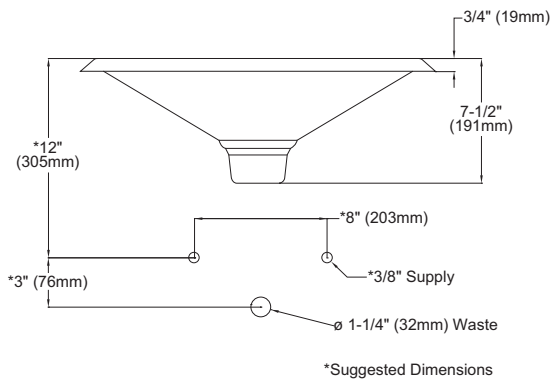

LT382G

En™ Self-Rimming Lavatory

SPECIFICATIONS

- Waste 1-1/4" O.D.
- Size 21" Diameter
- Basin 19-1/4" D
- Warranty One Year Limited Warranty
- Material Vitreous china
- Overflow None
- Shipping Weight 21 lbs.
- Shipping Dimensions 22-1/2" W x 22" D x 8-3/4" H

INSTALLATION NOTES